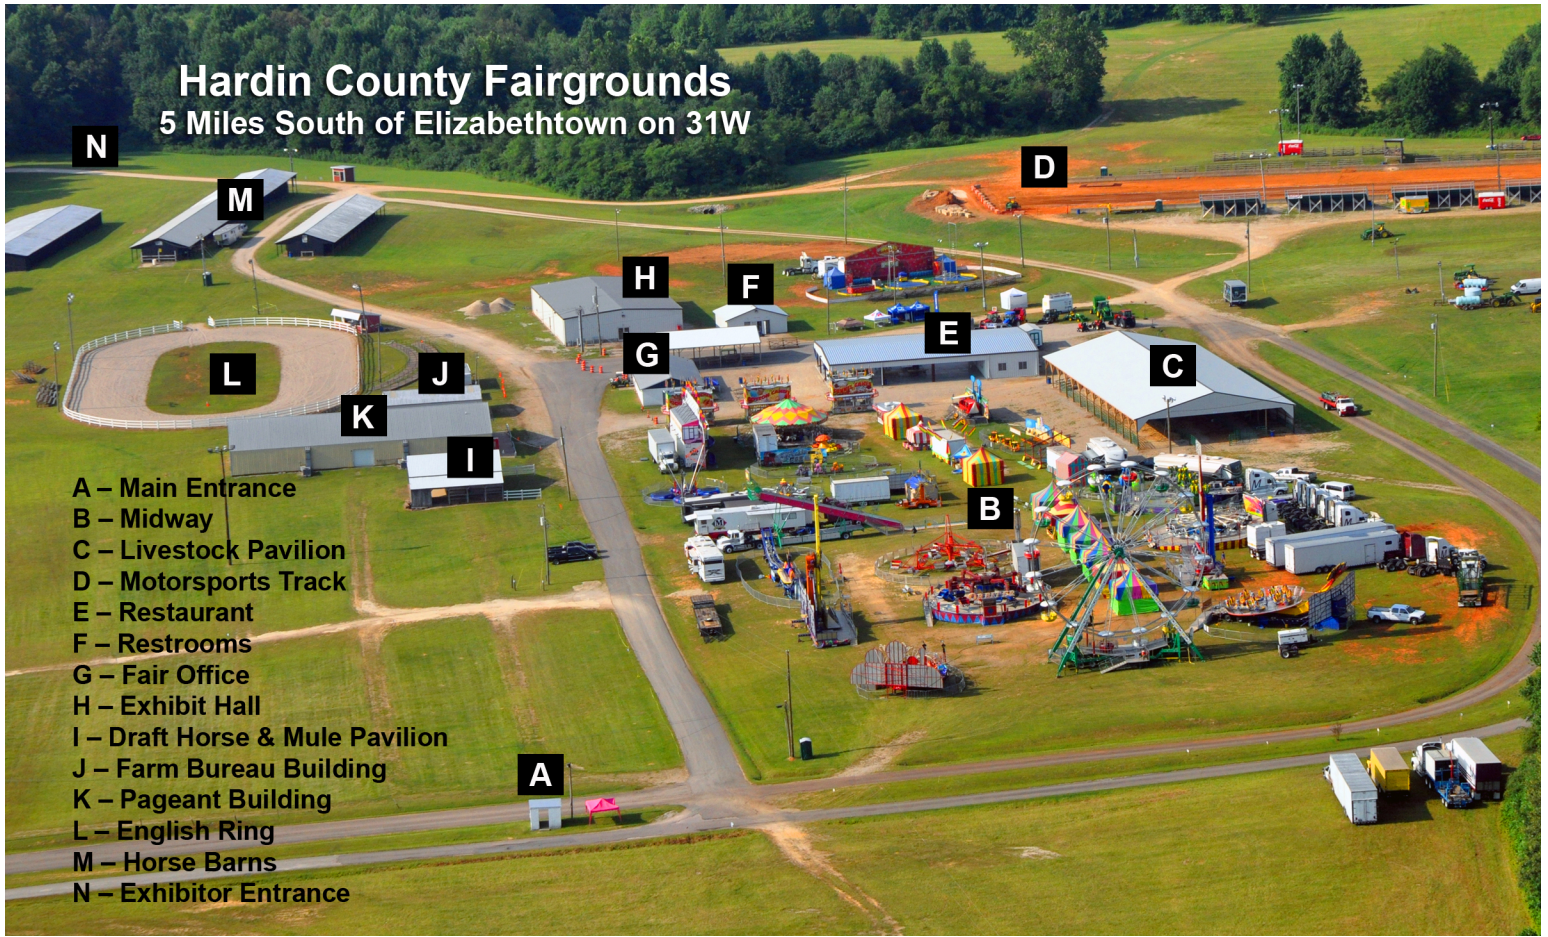

Hardin County Fairgrounds

5 Miles South of Elizabethtown on 31W

- A – Main Entrance
- B – Midway
- C – Livestock Pavilion
- D – Motorsports Track
- E – Restaurant
- F – Restrooms
- G – Fair Office
- H – Exhibit Hall
- I – Draft Horse & Mule Pavilion
- J – Farm Bureau Building
- K – Pageant Building
- L – English Ring
- M – Horse Barns
- N – Exhibitor Entrance